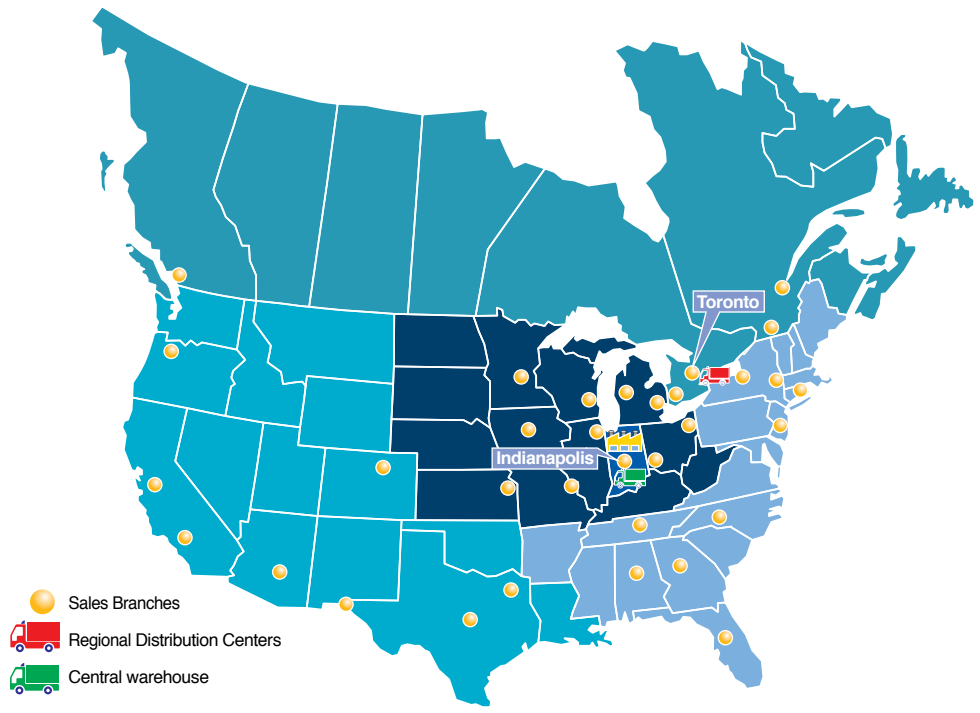

VIETNAM
SMC Pneumatics (VN) Co., Ltd

AFRICA

SOUTH AFRICA
SMC Pneumatics (South Africa) Pty Ltd

NORTH, CENTRAL & SOUTH AMERICA

ARGENTINA
SMC Argentina S.A.

BOLIVIA
SMC Pneumatics Bolivia S.R.L.

BRAZIL
SMC Pneumáticos do Brasil Ltda.

CANADA
SMC Pneumatics (Canada) Ltd.

CHILE
SMC Pneumatics (Chile) S.A.

COLOMBIA
SMC Colombia Sucursal de SMC Chile, S.A.

MEXICO
SMC Corporation (Mexico) S.A. de C.V.

PERU
SMC Corporation Peru S.A.C.

USA
SMC Corporation of America

VENEZUELA
SMC Neumatica Venezuela S.A.

U.S. & Canadian Sales Offices

- WEST**
- Austin
- Dallas
- Denver
- El Paso
- Los Angeles
- Phoenix
- Portland
- San Jose
- CENTRAL**
- Chicago
- Cincinnati
- Cleveland
- Detroit
- Des Moines
- Grand Rapids
- Indianapolis
- Kansas City
- Milwaukee
- Minneapolis
- St. Louis

- EAST**
- Albany
- Atlanta
- Birmingham
- Boston
- Charlotte
- Knoxville
- Nashville
- New Jersey
- Rochester
- Tampa
- CANADA**
- Vancouver
- Toronto
- Windsor
- Montreal
- Quebec City

o o o o e c

s e s s c s c o s c o c o