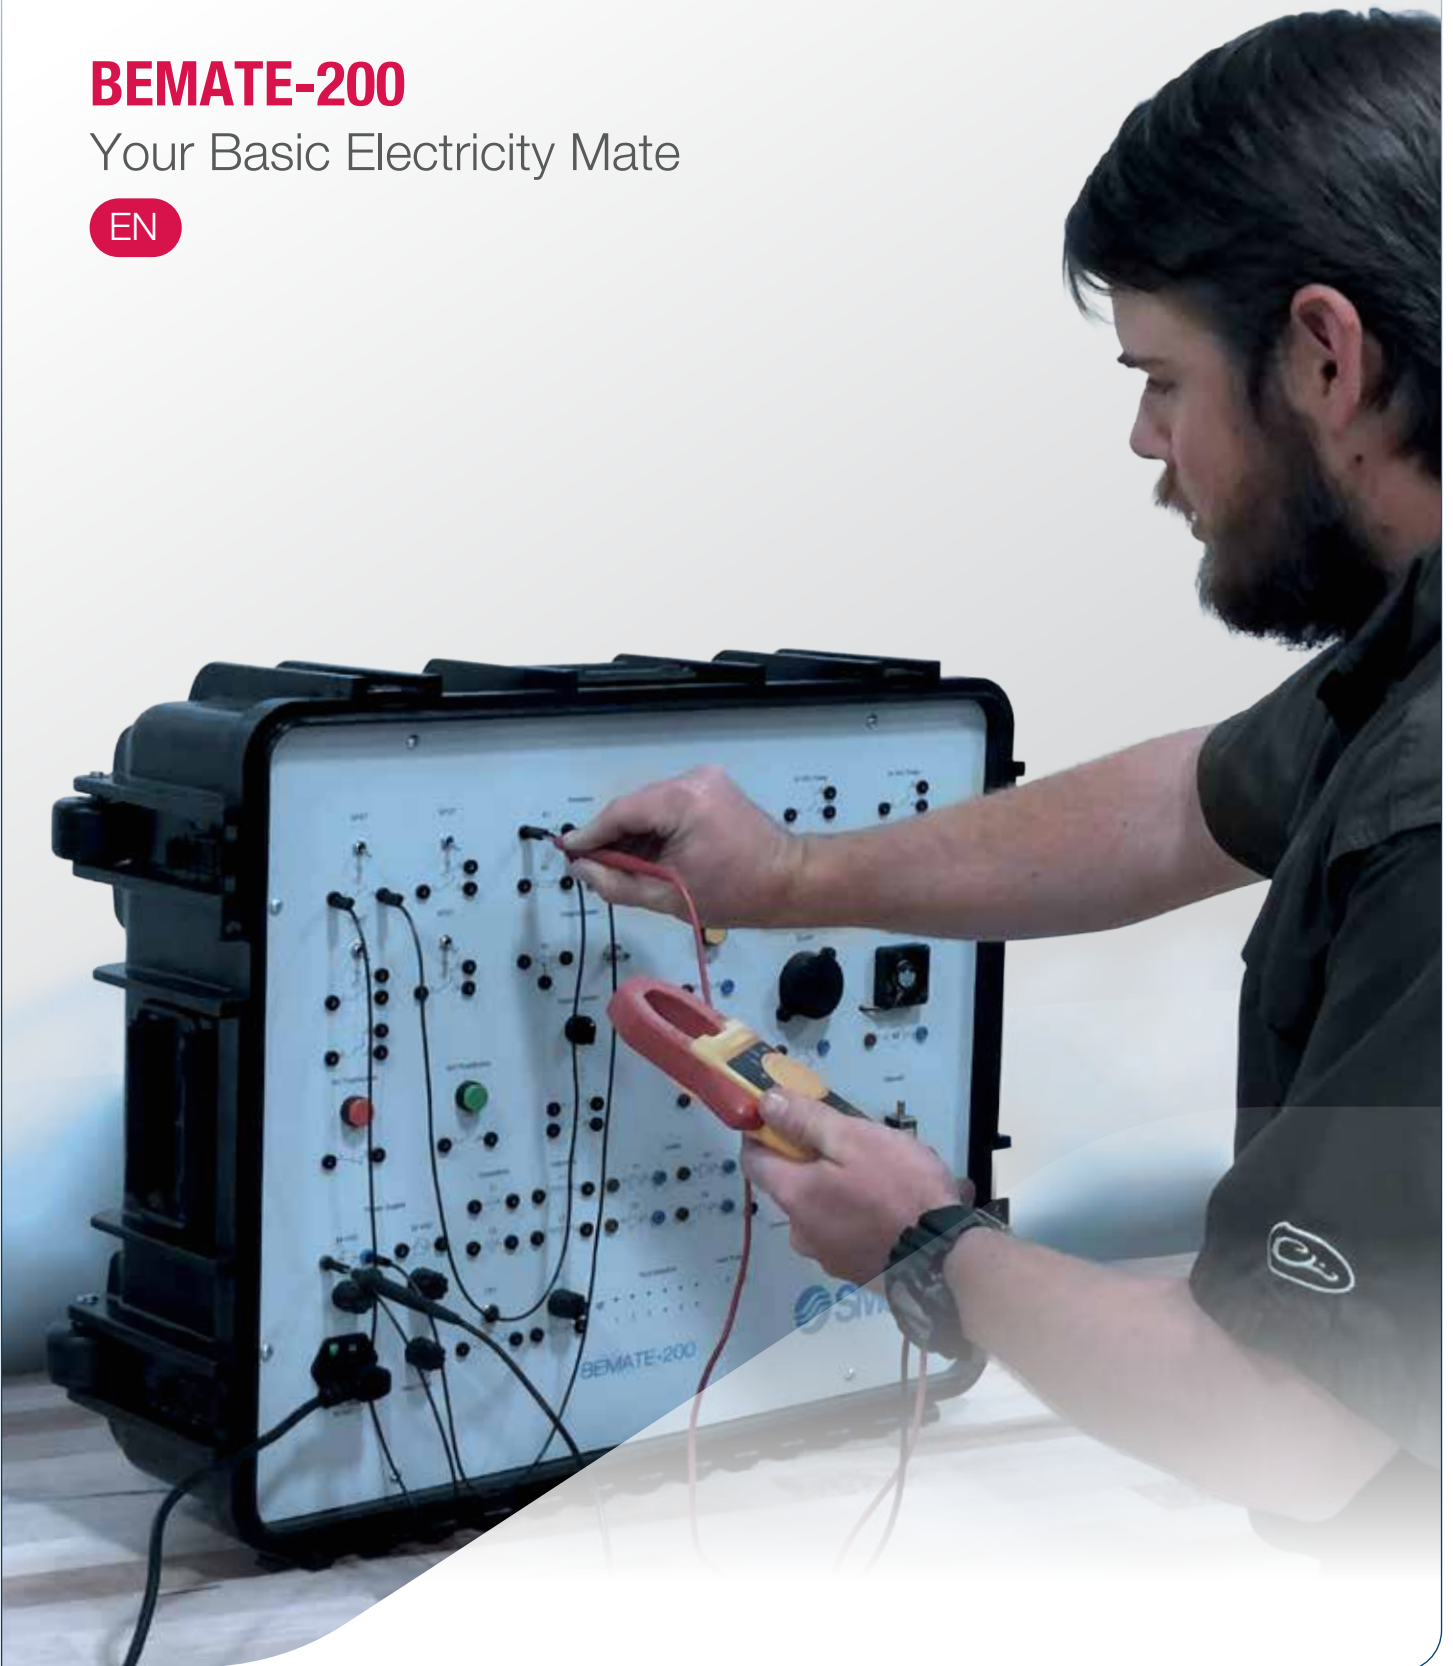

BEMATE-200

Your Basic Electricity Mate

EN

EN BEMATE-200 Your Basic Electricity Mate

The BEMATE-200 Your Basic Electricity Mate provides hardware for hands-on activities and the study of DC, AC and Solid State fundamentals. All devices are permanently mounted and can be quickly connected in a variety of configurations via banana Jack connectors.

Users will be introduced to the function and use of various devices and circuits. In addition, test equipment and fault insertion activities will allow for development of troubleshooting skills.

The system is presented in hard shell suitcase with removable cover, pull handle and casters.

It includes six selectable fault switches.

Also included:

- Digital Multi-meter
- Two channel Handheld Digital Oscilloscope
- Breadboard kit
- Electromagnetism kit

TOPICS COVERED

- **Electrical Quantities and Laws** (Current, Voltage, Resistance, Power, Ohms Law, Kirchoff's Voltage and Current Law)
- **Basic Circuits** (Power Sources, Conductors, Control Devices, Electrical Loads, Over-current Protection Devices)
- **Test Equipment and Instruments** (Ohmmeter, Ammeter, Voltmeter, Oscilloscope)
- **Resistors** (Fixed, Variable)
- **Switches** (SPST, SPDT, DPDT, Pushbuttons, Selector Switches)
- **Series, Parallel and Combination Circuits**
- **Magnetism**
- **Inductors**
- **Relays**
- **Transformers**
- **Capacitors**
- **Semiconductor** (Fundamentals, Diodes, Half-wave Rectifier, Full-wave Rectifier)
- **Troubleshooting Circuits**

BEMATE-

DIGITAL MULTI-METER INCLUDED

TWO CHANNEL HANDHELD DIGITAL OSCILLOSCOPE INCLUDED

BREADBOARD KIT INCLUDED

HOW

BEMATE-

BEMATE-200: YOUR BASIC ELECTRICITY MATE

TO ORDER