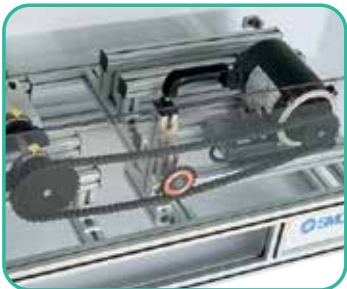

DIFFERENT OPTIONS

*Chain Drive Training System