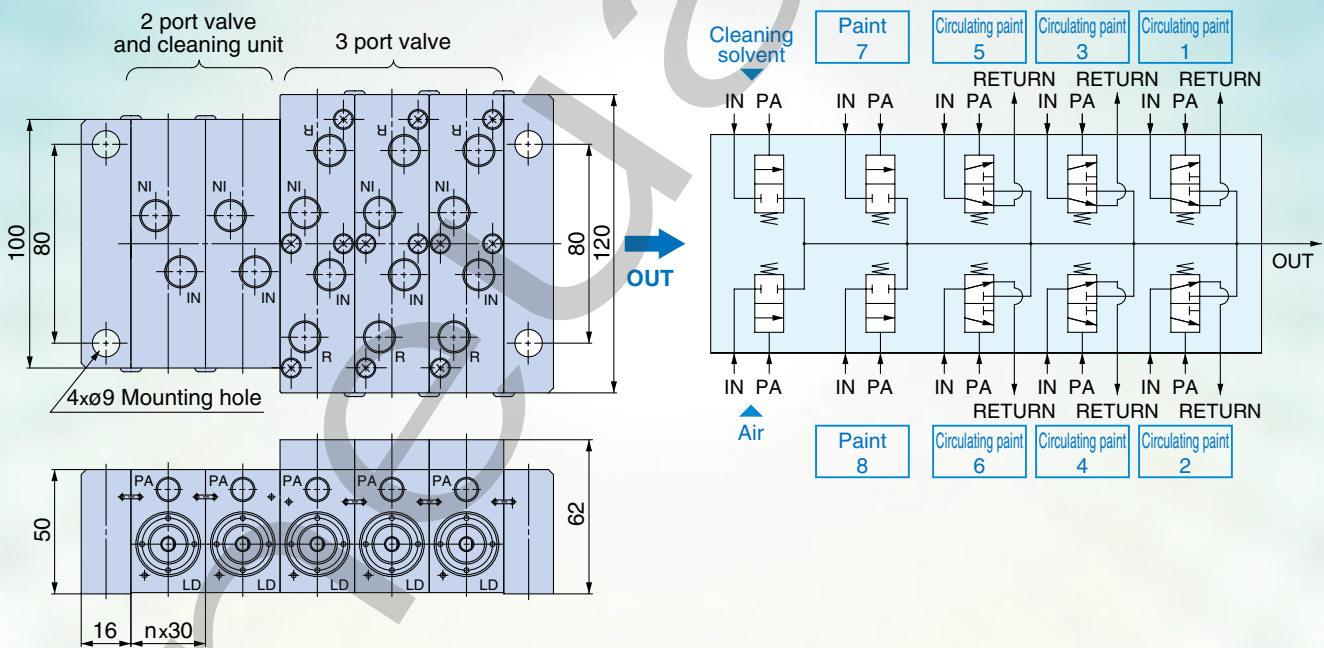

High cleaning efficiency

- Reduction of the paint deposit *1/20 less than the previous model (Dead space of the valve element parts is 0.01 cc or less.)

Maintenance performance is improved.

- Valve can be replaced without touching the piping.
- Stacking manifold base enables the station to increase or decrease. (Dead space between the bases is 0.01 cc or less.)

Cartridge

- Single valve unit can be mounted anywhere.

Coming soon!

2 port valve
VCC12

3 port valve
VCC13

Manifold Example

Specifications

Construction	Poppet seal (Special resin + Stainless steel) + Special PTFE for sliding parts
Operating fluid	Aqueous/Solvent paint, Ink, Cleaning solvent (Water, Butyl acetate), Air
Operating pressure range	0 to 1.0 MPa
Withstand pressure	1.2 MPa
Pilot pressure	0.4 to 0.7 MPa
Orifice diameter/Effective area	φ3.8 / 6mm ²
Ambient and fluid temperature	5 to 50°C

Insert fitting / **VCKK**
50° swivel elbow