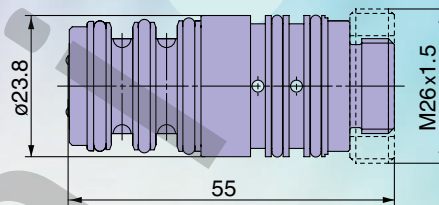

Cartridge

- Single valve unit can be mounted anywhere.

Coming soon!

2 port valve
VCC12

3 port valve
VCC13

Manifold Example

Specifications

Construction	Poppet seal (Special resin + Stainless steel) + Special PTFE for sliding parts
Operating fluid	Aqueous/Solvent paint, Ink, Cleaning solvent (Water, Butyl acetate), Air
Operating pressure range	0 to 1.0 MPa
Withstand pressure	1.2 MPa
Pilot pressure	0.4 to 0.7 MPa
Orifice diameter/Effective area	φ3.8 / 6mm ²
Ambient and fluid temperature	5 to 50°C

Insert fitting / **VCKK**
50° swivel elbow