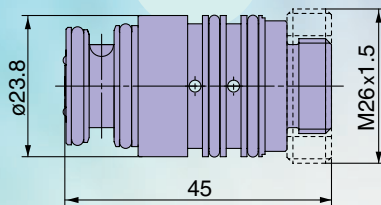

High cleaning efficiency

- Reduction of the paint deposit *1/20 less than the previous model (Dead space of the valve element parts is 0.01 cc or less.)

Maintenance performance is improved.

- Valve can be replaced without touching the piping.
- Stacking manifold base enables the station to increase or decrease. (Dead space between the bases is 0.01 cc or less.)

Cartridge

- Single valve unit can be mounted anywhere.

Coming soon!

2 port valve
VCC12

3 port valve
VCC13

Manifold Example

Specifications

Construction	Poppet seal (Special resin + Stainless steel) + Special PTFE for sliding parts
Operating fluid	Aqueous/Solvent paint, Ink, Cleaning solvent (Water, Butyl acetate), Air
Operating pressure range	0 to 1.0 MPa
Withstand pressure	1.2 MPa
Pilot pressure	0.4 to 0.7 MPa
Orifice diameter/Effective area	φ3.8 / 6mm ²
Ambient and fluid temperature	5 to 50°C

Insert fitting / **VCKK**
50° swivel elbow